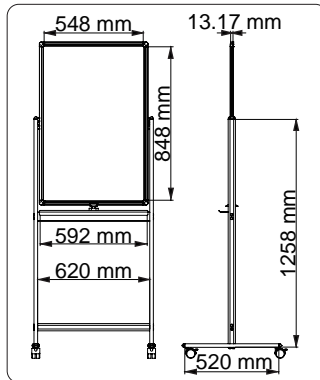

White board series include lacquered steel whiteboards, porcelain whiteboards and glass boards. We can provide 400x600 mm to 1200x2400 mm, with other special size custom acceptable.

WB11

GB-08